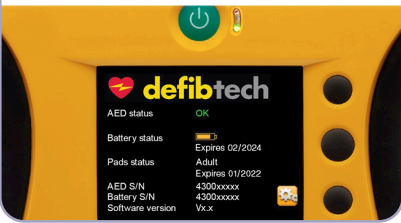

**Designed to be Rugged**

The rubberized edges provide the AED with a drop rating of 1.2 meters, making it a durable choice for the U.S. Coast Guard.

**Suitable for Use at Sea**

- Constructed of robust and long-lasting materials for use in most environments.
- Boasting an IP55 rating to protect against spray and water.

**Quick Maintenance Check**

The One-Touch Status Screen simplifies the status check of the AED and its components, reducing cumbersome tasks for the crew.

Defibtech AEDs are deployed on inland waterway, coastal, and blue water commercial vessels. Cost-effective, water resistant, easy for non-professionals to operate, and suitable for use in high vibration settings, Defibtech’s AEDs are the ideal solution for treating cardiac arrest away from port.